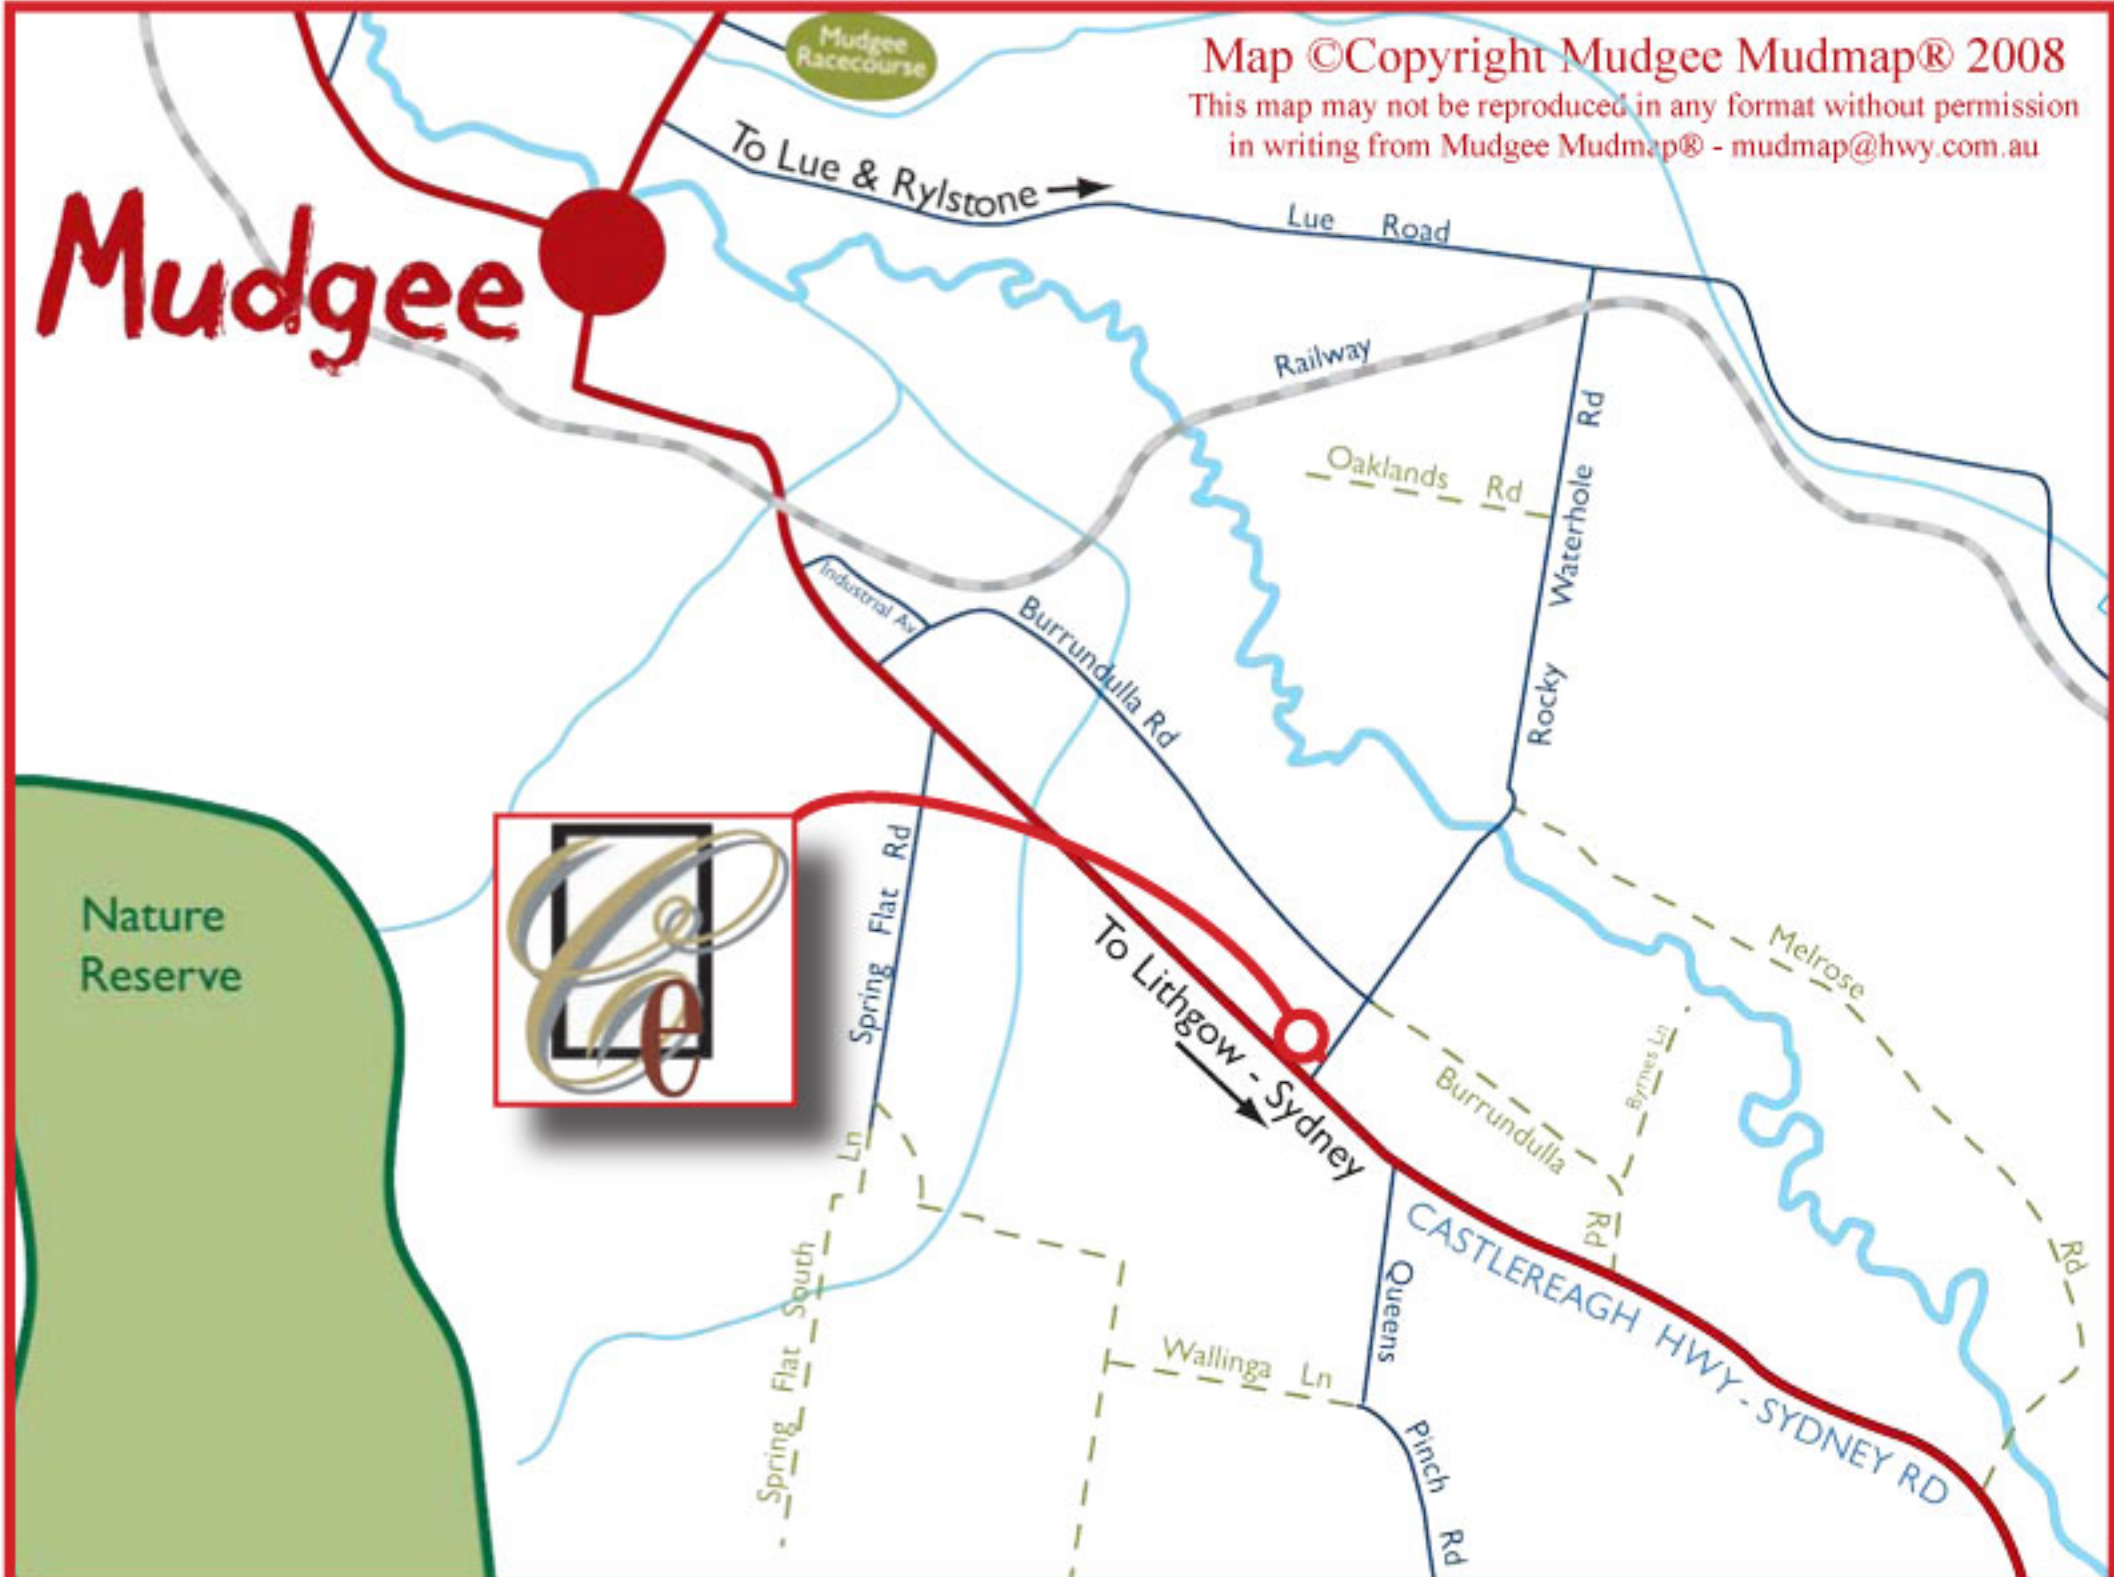

Map ©Copyright Mudgee Mudmap® 2008

This map may not be reproduced in any format without permission
in writing from Mudgee Mudmap® - mudmap@hwy.com.au

Mudgee

CLEARVIEW ESTATE

MUDGEE

Turn from Sydney Road (Castlereagh Hwy) into Rocky Waterhole Road.